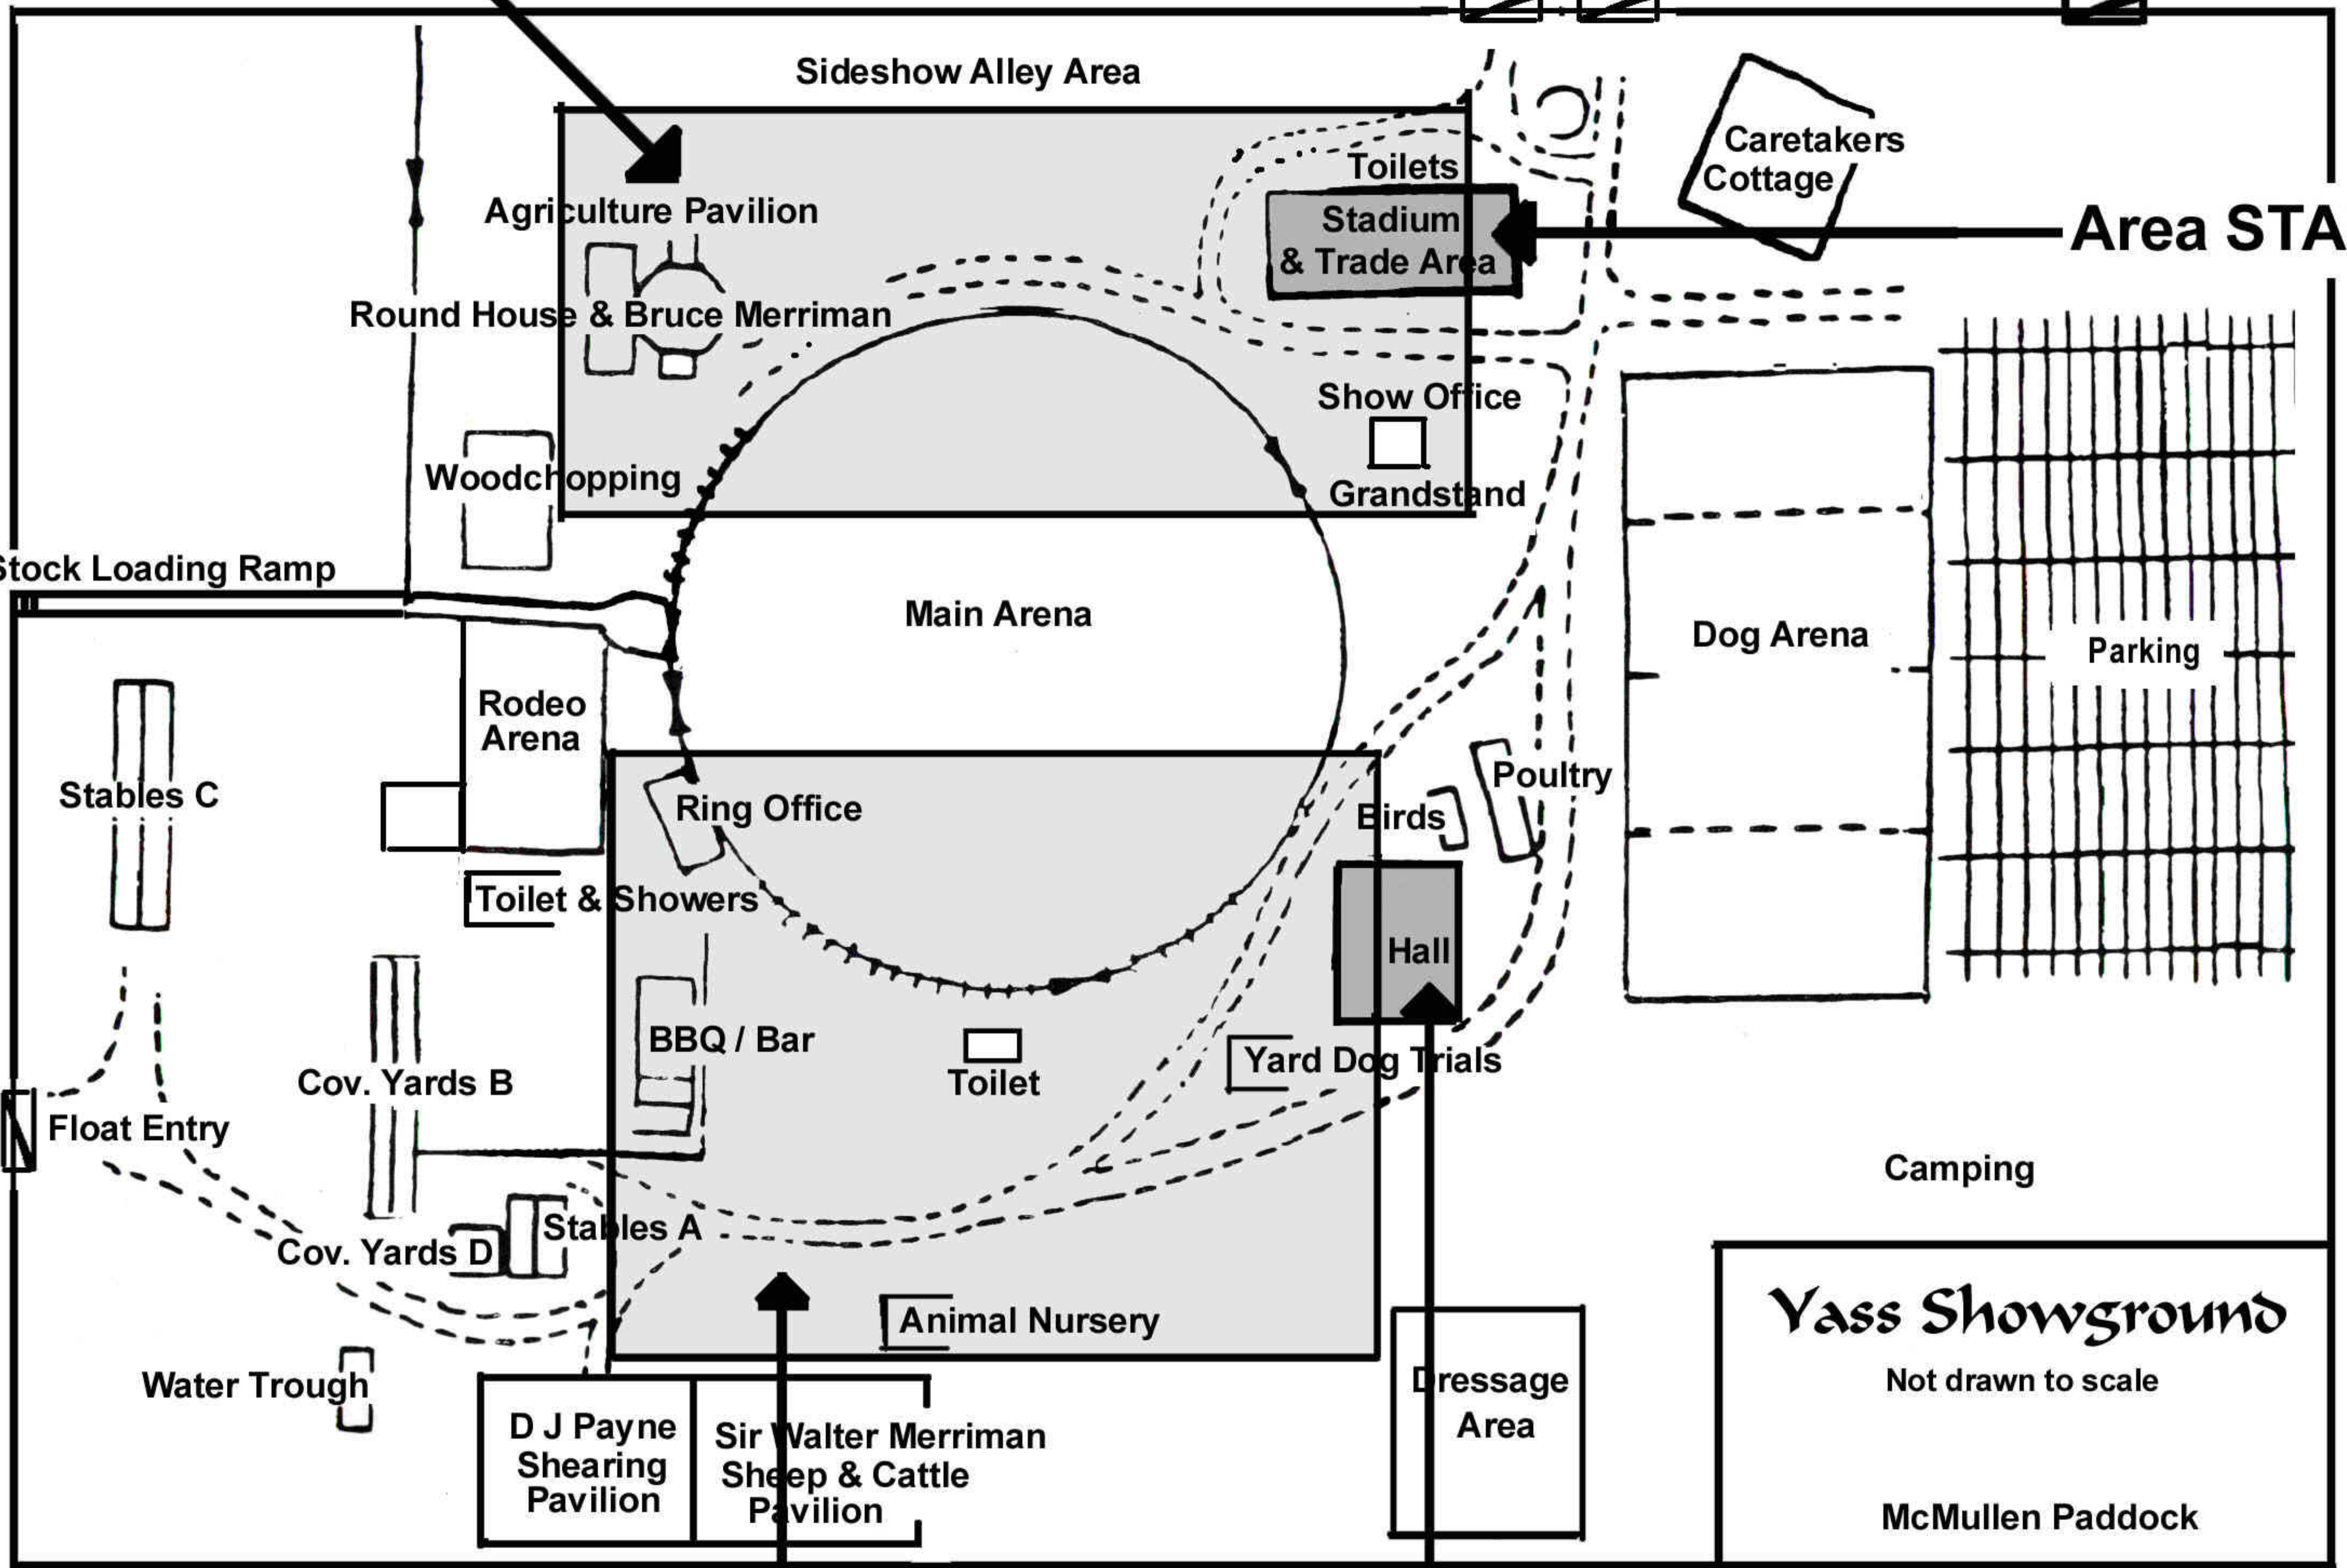

Area OST

Grand Junction Rd

Main Entry

Dog Exhibitor Entry

Sideshow Alley Area

Agriculture Pavilion

Toilets

Stadium & Trade Area

Caretakers Cottage

Area STAD

Round House & Bruce Merriman

Show Office

Grandstand

Woodchopping

Main Arena

Dog Arena

Parking

Stock Loading Ramp

Rodeo Arena

Ring Office

Birds

Poultry

O'Connell Rd

Stables C

Toilet & Showers

Hall

BBQ / Bar

Toilet

Yard Dog Trials

Float Entry

Cov. Yards B

Camping

Cov. Yards D

Stables A

Animal Nursery

Yass Showground

Not drawn to scale

Water Trough

D J Payne Shearing Pavilion

Sir Walter Merriman Sheep & Cattle Pavilion

Dressage Area

McMullen Paddock

Area ORD

Area FH

Yass Showground

Not drawn to scale

McMullen Paddock