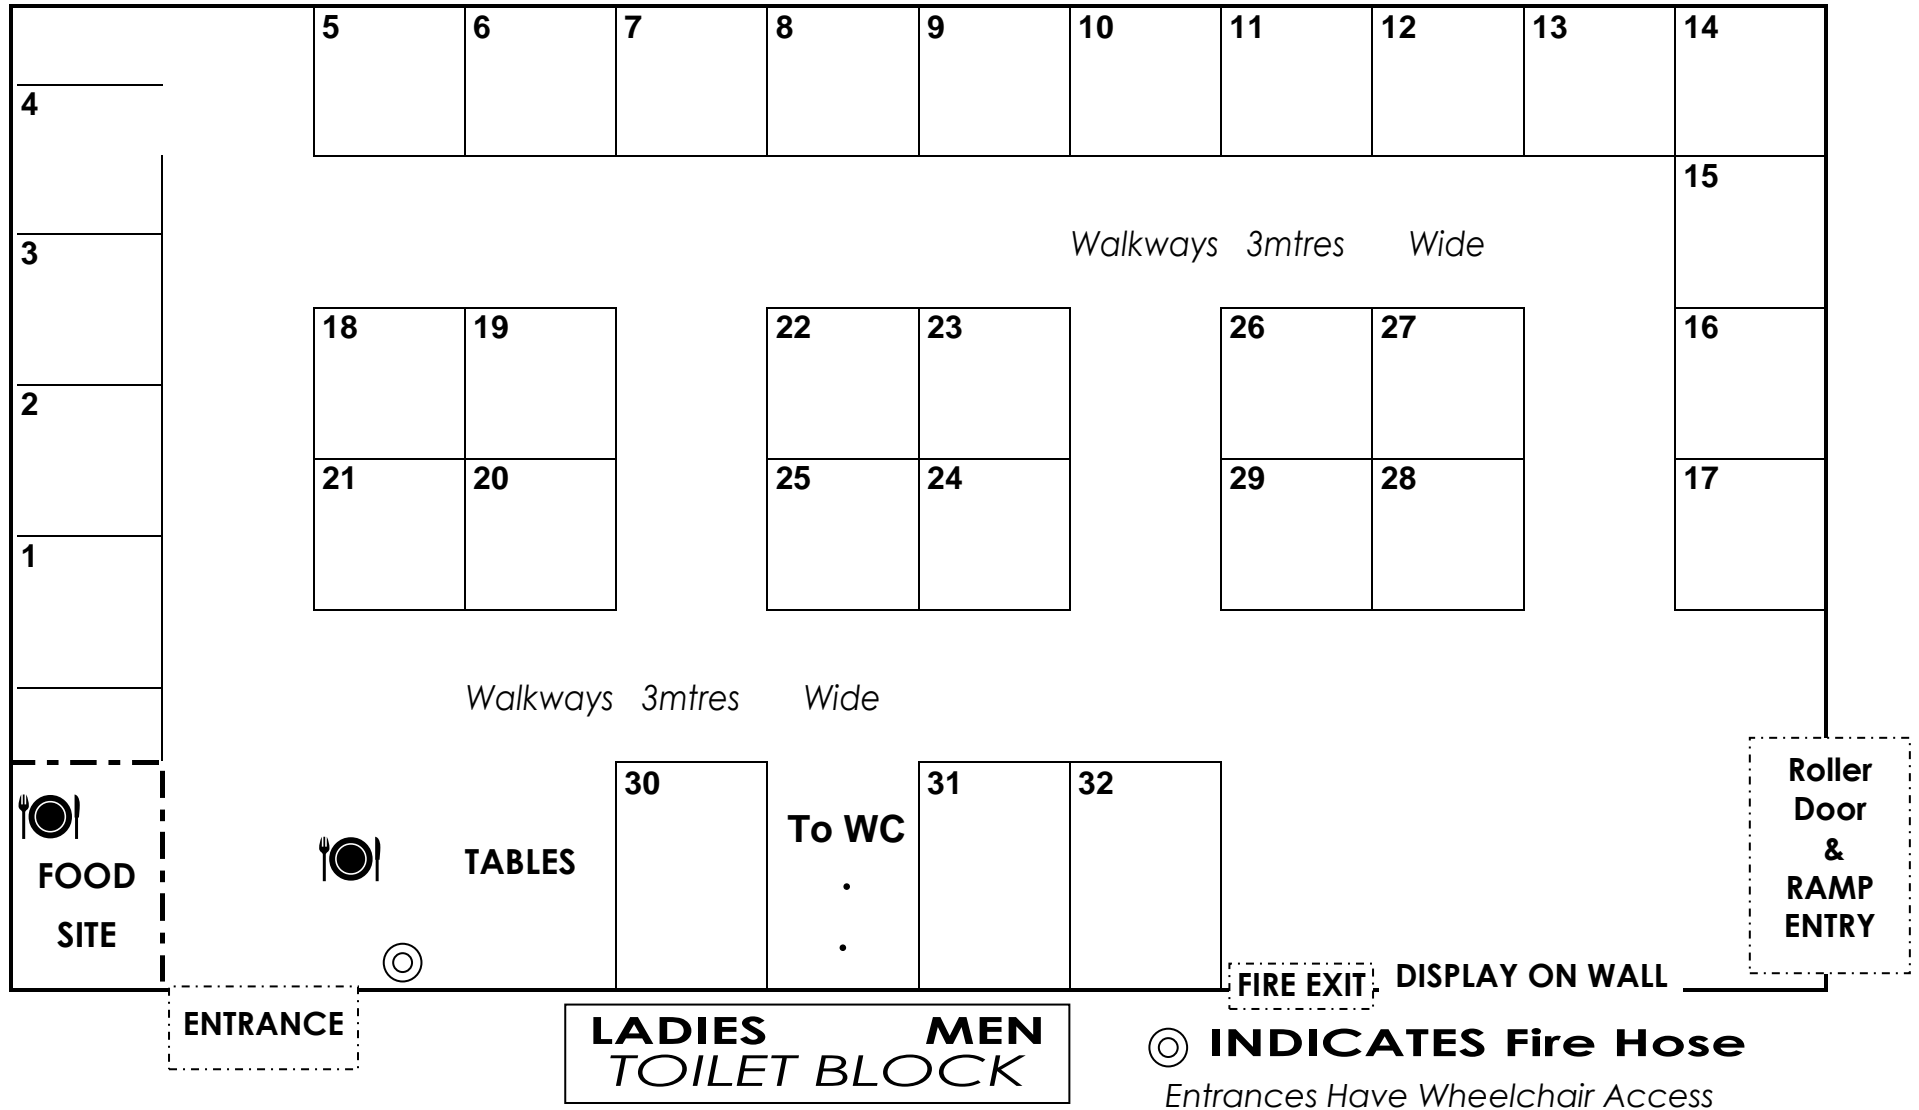

YASS SHOWGROUND STADIUM MAP – Bookings Coded as follows eg STAD 04

Please note: SITES ARE (3m x 3m) \$ea – POWER if available \$ per site –INSURANCE if required \$

Enter Showground through GRANDJUNCTION ROAD Gate.
For extra information about sites call Ian between 7-9pm on 02 6242 0909