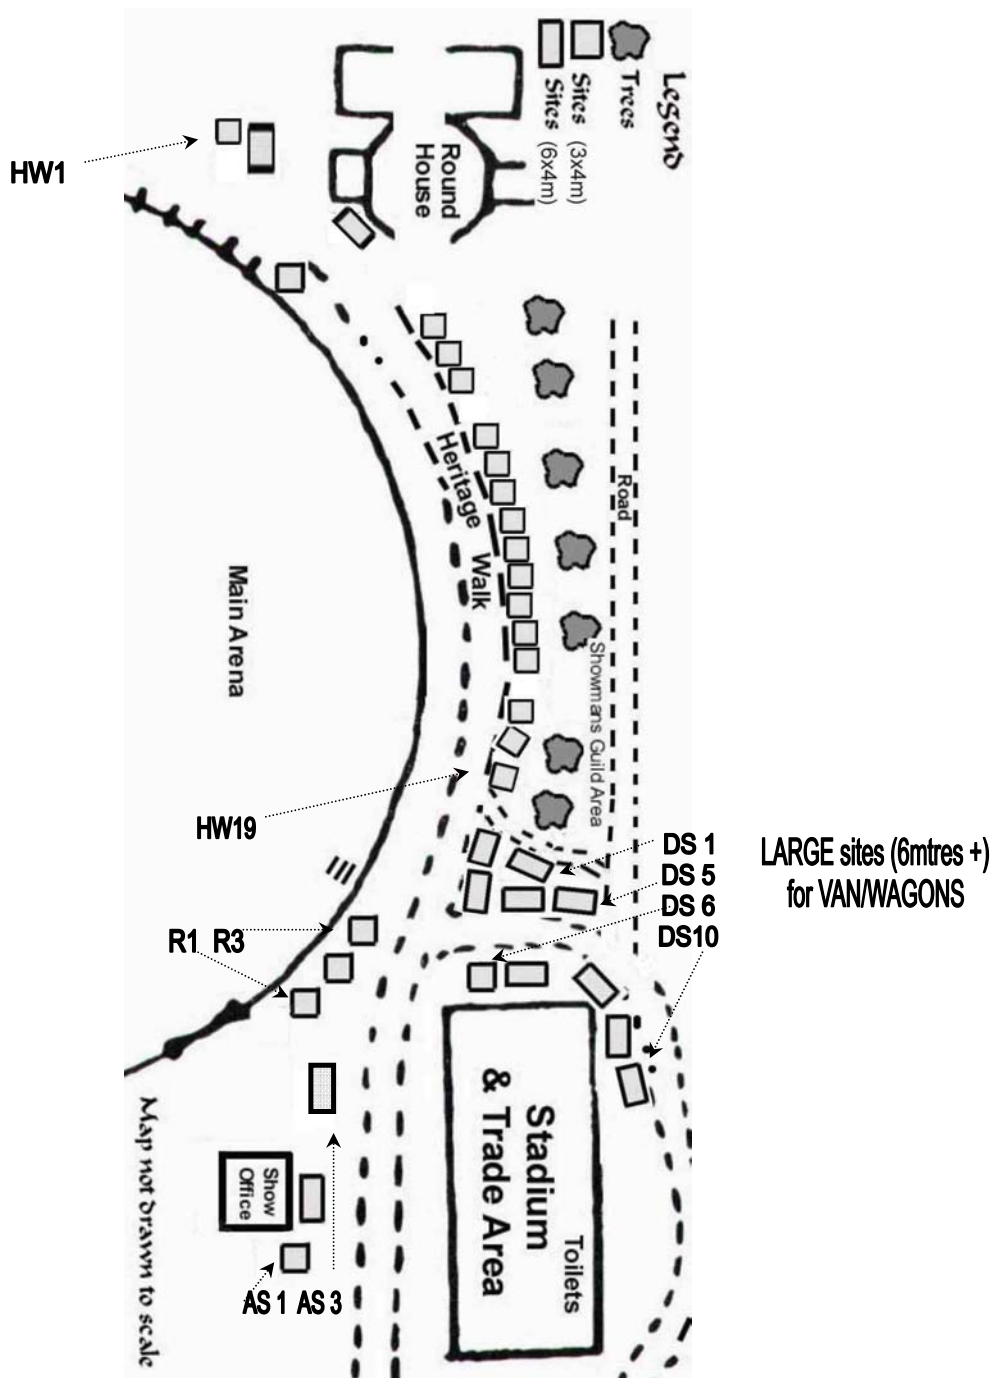

YASS SHOWGROUND OUTSIDE COMMERCIAL & HERITAGE WALK MAP

AREA: OST Bookings for stadium should be coded with

OST plus HW or R or DS or AS plus site number

eg *OST HW 04* or *OST R 01* or *OST DS 06* or *OST AS 01*

Please note: ALL OST SITES ARE PRICED AT 3m FRONTAGE by 4m + DEEP

OUTDOOR SITES ARE \$45 ea (D/S sites are \$100 ea)

Power if available is \$15 –Insurance if required \$35

ONE DAY HERITAGE WALK SITES MAY BE AVAILABLE AT 75% OF NORMAL SITE COSTS LISTED ON LICENCE
These sites will be allocated AFTER TWO DAY BOOKINGS