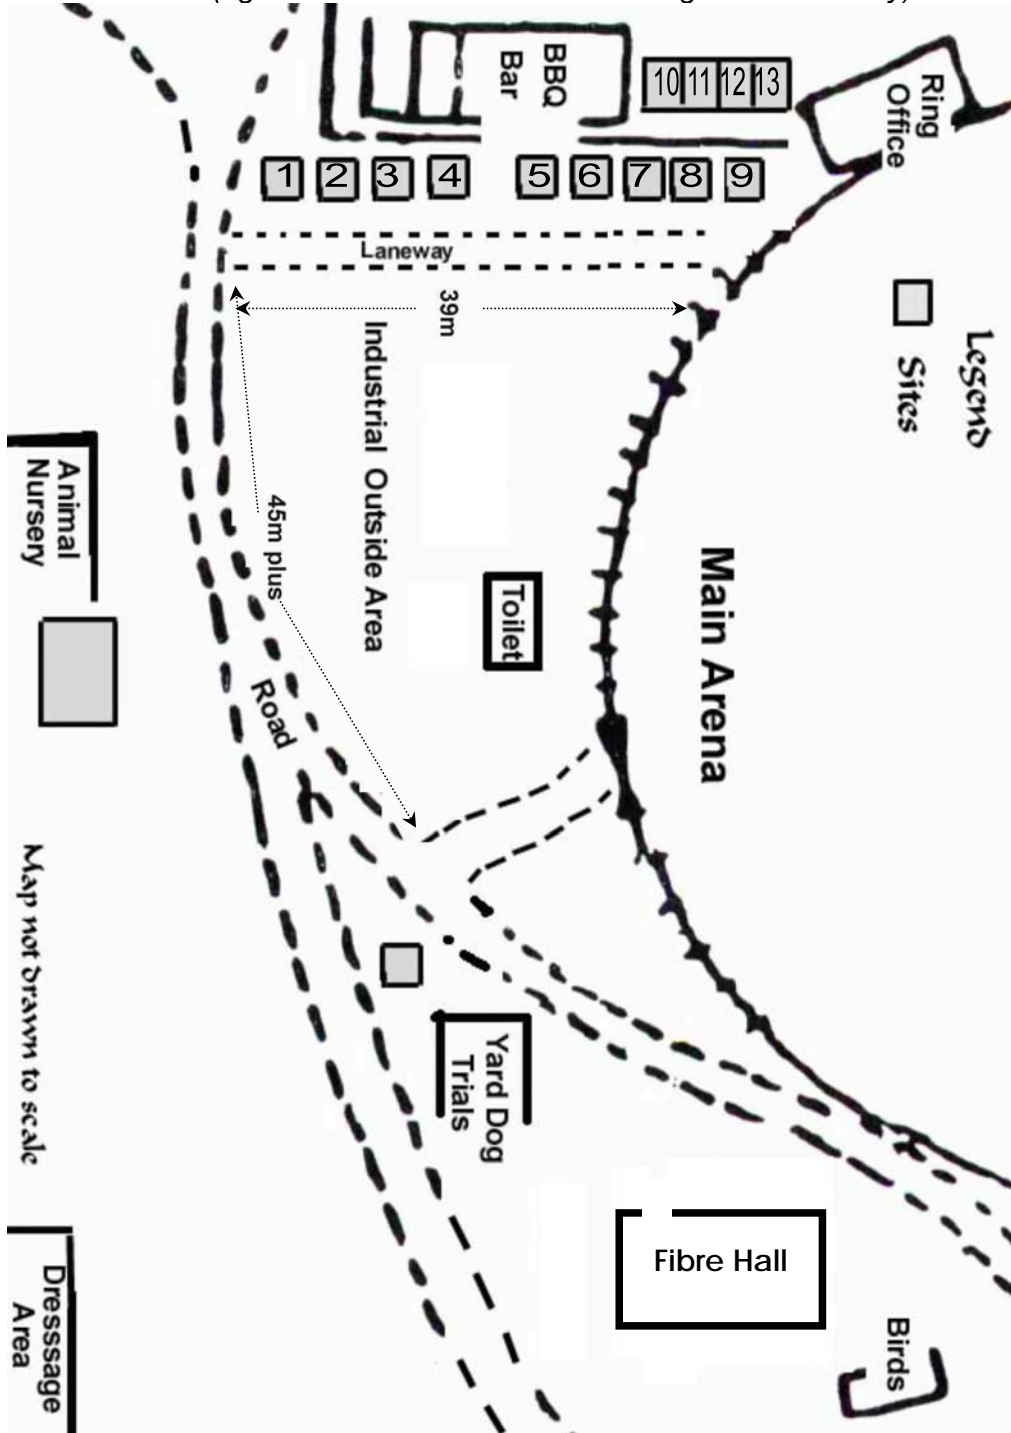

YASS SHOWGROUND OUTSIDE INDUSTRIAL MAP

AREA: ORD Bookings for should be coded with ORD plus site number

Numbered sites are nominally 3m WIDE by 5 m DEEP Some sites may not be available for operational reasons. If you would like a site in this area please contact Ian

FOR LARGER SITES: please indicate **exact site size required**
 preferred direction the for the site to face
 (eg a. 9m WIDE 10m DEEP facing animal nursery)

Please note: **INDUSTRIAL SITES - \$40 (per 3mtres frontage)**

INDUSTRIAL SITES ARE 3m WIDE by 5m plus DEEP

NUMBERED ORD OUTDOOR SITES ARE \$45 ea

Power if available is \$15 –Insurance if required \$35