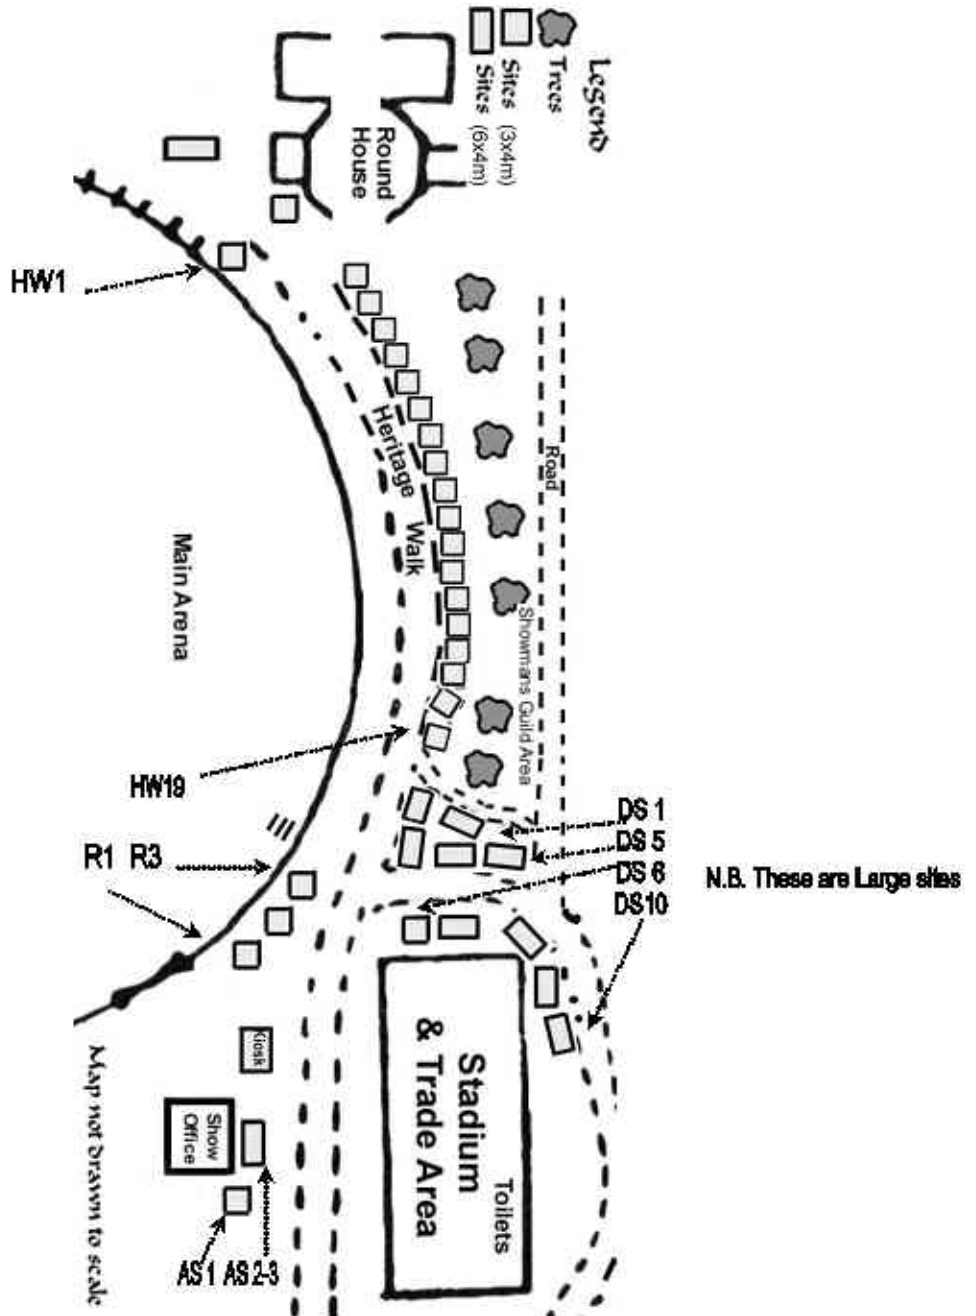

# YASS SHOWGROUND Outside Commercial & Heritage Walk MAP

AREA: OST Bookings for stadium should be coded with

**OST plus HW or R or DS or AS plus site number**

eg *OST HW 04* or *OST R 01* or *OST DS 06* or *OST AS 01*

Please note: ALL SITES ARE PRICED AT 3m FRONTAGE by 4m + DEEP

OUTDOOR SITES ARE \$40ea (D/S sites are \$80ea) – Power if available is \$10 –Insurance if required \$30