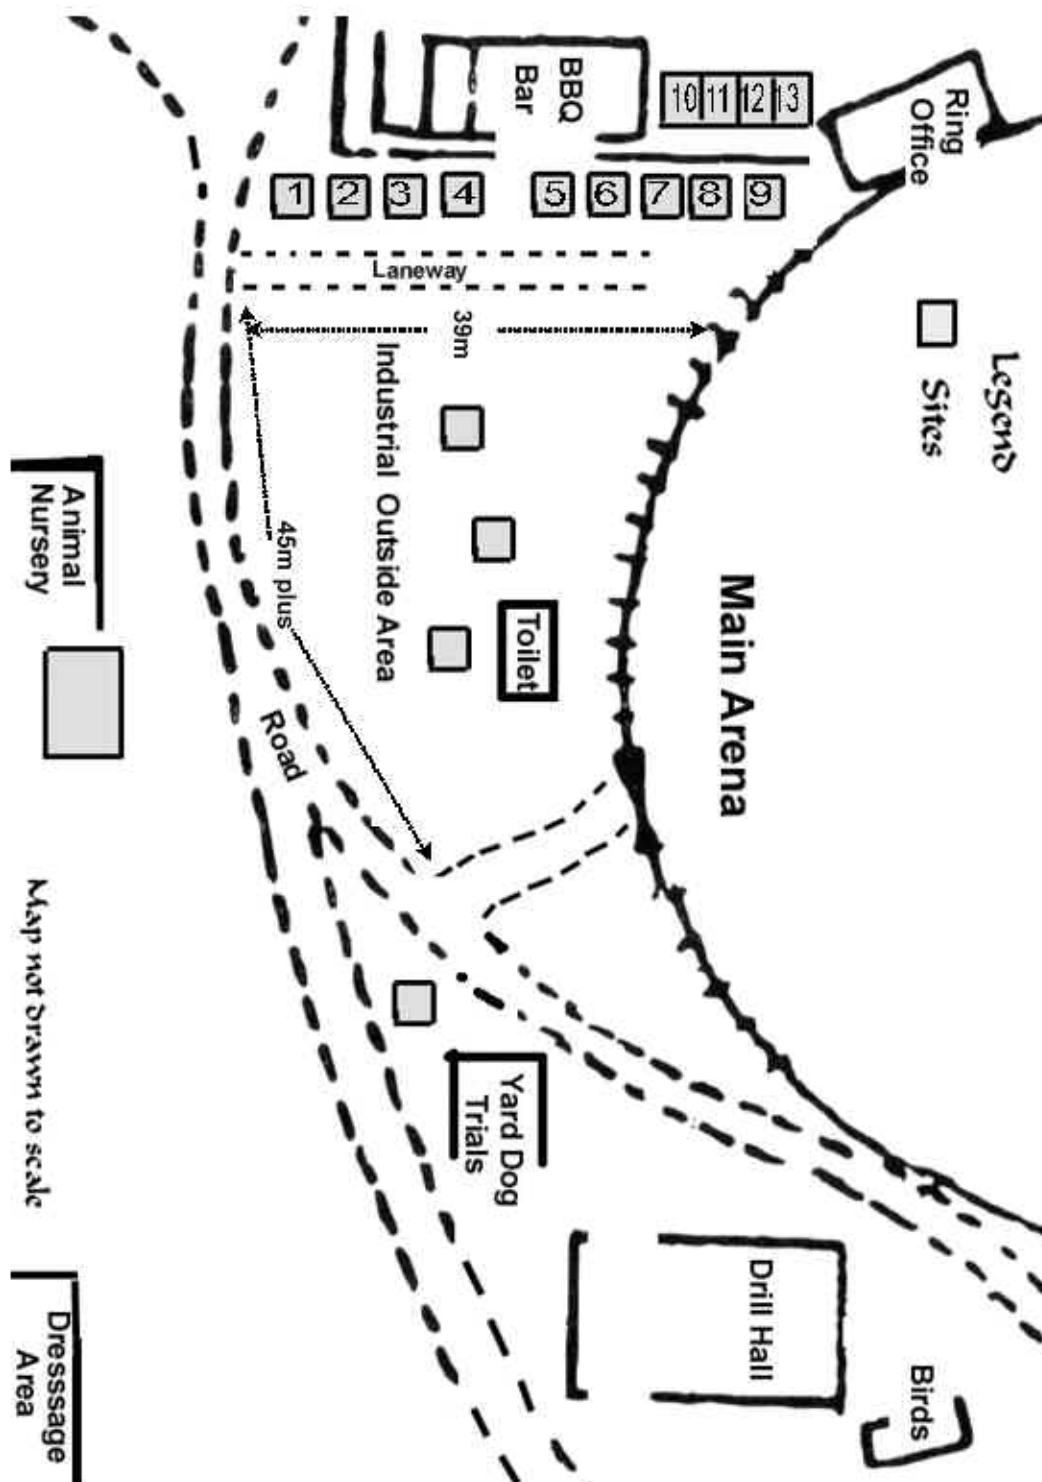

# YASS SHOWGROUND OUTSIDE INDUSTRIAL MAP

AREA: ORD Bookings for should be coded with plus site number

Numbered sites are 3m WIDE by 5 m DEEP eg ORD 13 or

FOR LARGER SITES: please indicate **exact site size required**

preferred direction the for the site to face

(eg a. 9m WIDE 10m DEEP facing animal nursery)

Please note: ALL SITES ARE PRICED AT 3M FRONTAGE by 5m plus DEEP

INDUSTRIAL SITES ARE \$35 ea- Power if available is \$10 -Insurance if required \$30