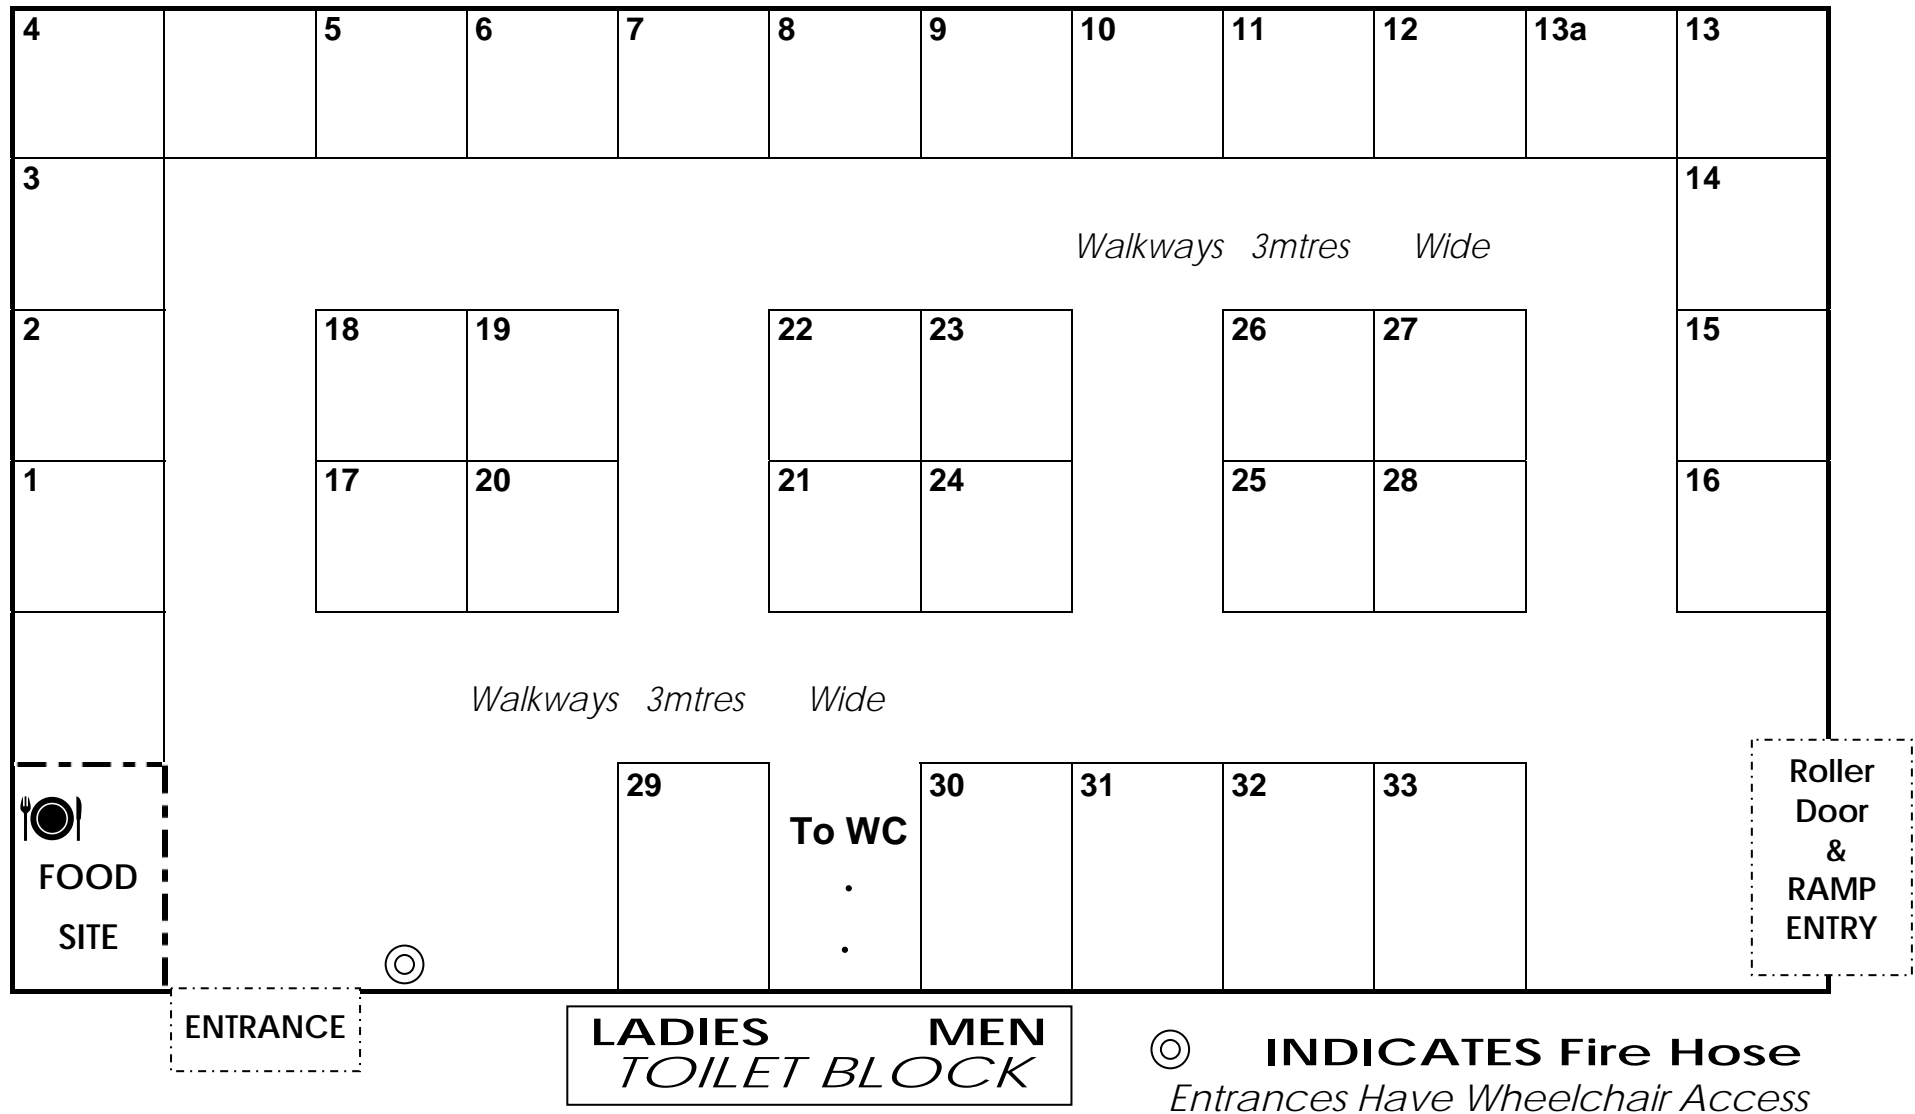

YASS SHOWGROUND STADIUM MAP – BOOKINGS CODED as follows eg STAD 04

Please note: SITES ARE 3m x 3m SITES ARE \$60ea – Power if available is \$10 –Insurance if required \$30

Enter Showground through GRANDJUNCTION ROAD Gate.
For extra information about sites call Adrienne between 5-7pm on 6226 2912